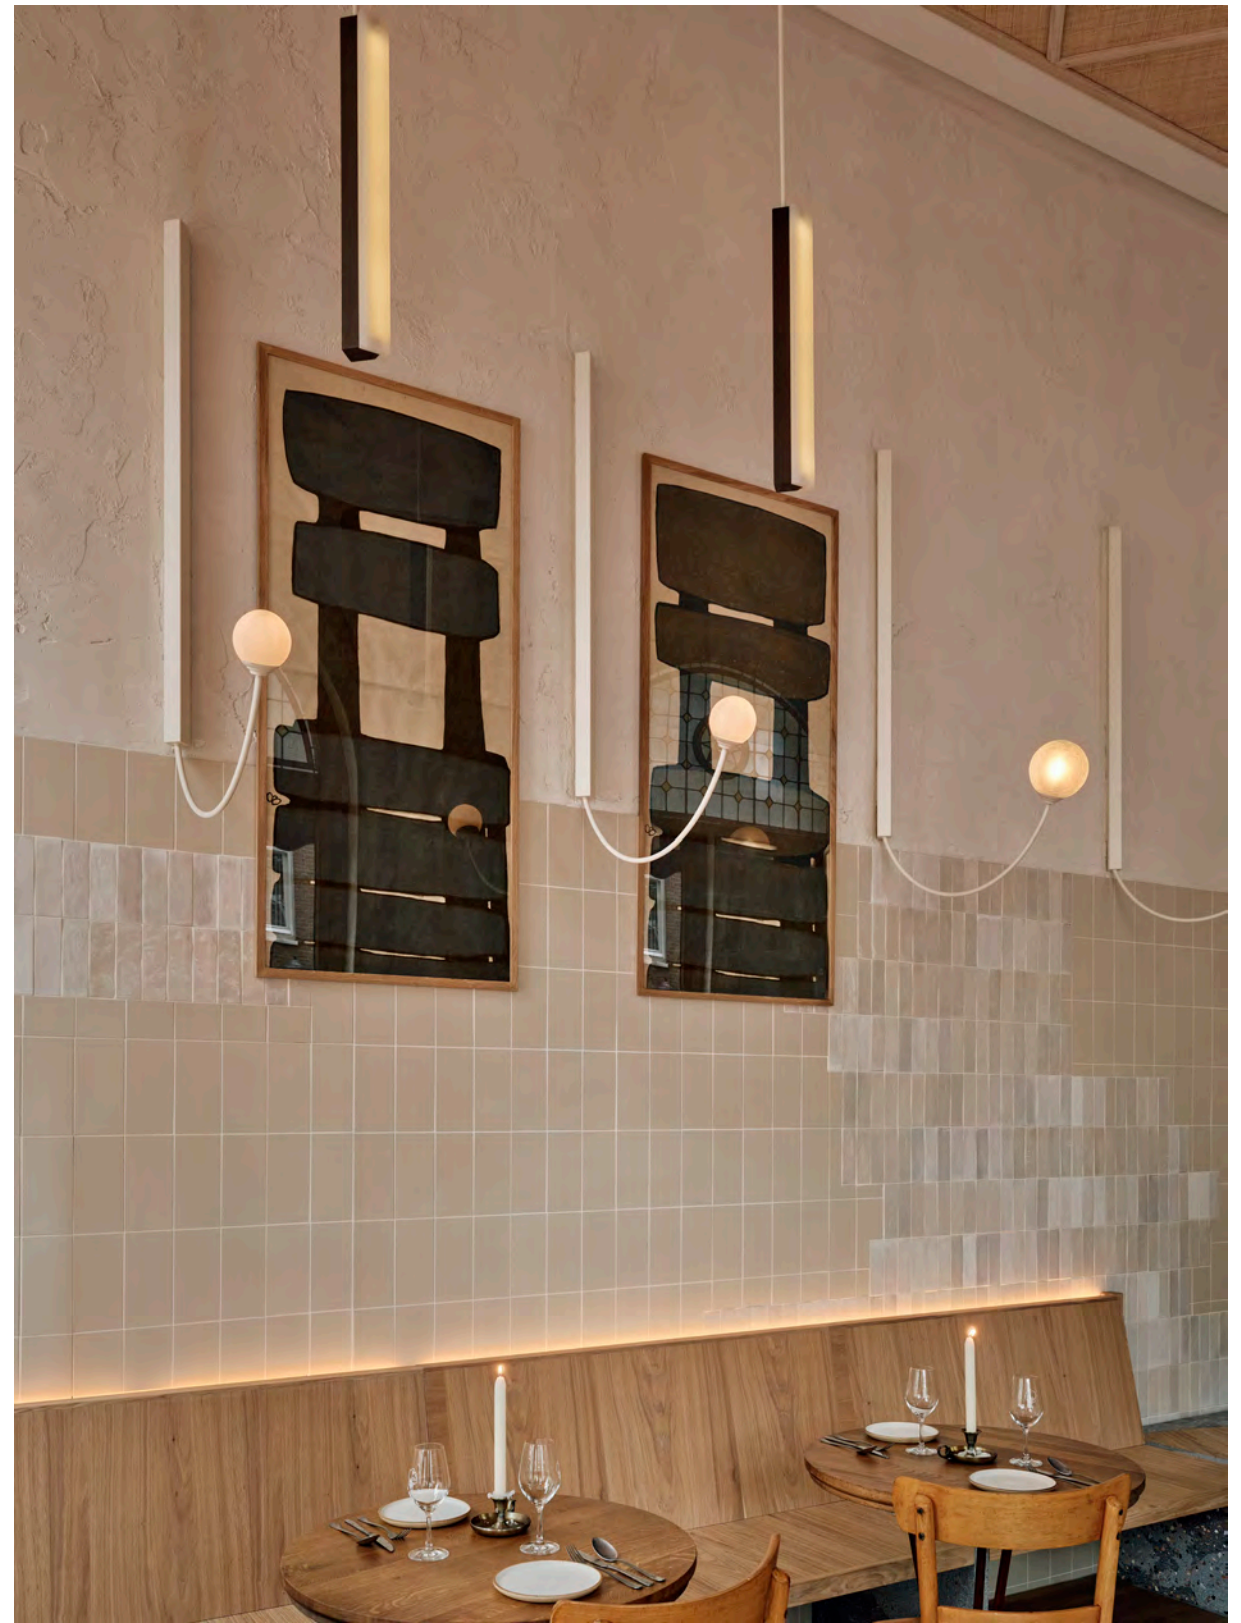

PROJECT LIST

CURRENT - HOTEL, LOBBY SPACE & RESTAURANT (AMSTERDAM NL) . INTERIOR DESIGN
CURRENT - DE BIJENKORF WOMEN'S FASHION DEPARTMENT (AMSTERDAM NL) . RETAIL DESIGN
CURRENT - SHOP & BAKERY (AMSTERDAM NL) . INTERIOR DESIGN
CURRENT - BAR, CAFE & RESTAURANT (LEIDEN NL) . INTERIOR DESIGN
CURRENT - BONNIE NEXT DOOR (AMSTERDAM NL) . INTERIOR DESIGN
CURRENT - DE WITT (DORDRECHT NL) . INTERIOR DESIGN
CURRENT - ALL DAY CAFE A-PIER (SCHIPHOL NL) . INTERIOR DESIGN - IDENTITY DESIGN & BRANDING
CURRENT - KIOSK A-PIER (SCHIPHOL NL) . INTERIOR DESIGN - IDENTITY DESIGN & BRANDING
2023 - HOME ZANDPAD (NIEUWERSLUIS NL) . INTERIOR DESIGN
2023 - G-STAR SERVICE AREA (ANTWERP BE) . INTERIOR DESIGN
2023 - GITANE (AMSTERDAM NL) . INTERIOR DESIGN - IDENTITY DESIGN & BRANDING
2023 - BOOKING.COM HEADQUARTERS RESTAURANT 5TH FLOOR (AMSTERDAM NL) . INTERIOR DESIGN
2023 - BOOKING.COM HEADQUARTERS CONNECTORS 6TH, 7TH & 8TH FLOOR (AMSTERDAM NL) . INTERIOR DESIGN
2023 - CAFE MARCELLA (AMSTERDAM NL) . INTERIOR DESIGN
2023 - POLLY GOUDVISCH (AMSTERDAM NL) . INTERIOR DESIGN - IDENTITY DESIGN & BRANDING
2023 - AMI (AMSTERDAM NL) . INTERIOR DESIGN
2022 - MOOS (AMSTERDAM NL) . INTERIOR DESIGN - IDENTITY DESIGN & BRANDING
2022 - PUBLIC SPACES MUSEUM ARNHEM (ARNHEM NL) . INTERIOR DESIGN
2022 - TAP ROOM & BREWERY (PROPOSAL) . INTERIOR DESIGN
2022 - HOME DE ANSJOVIS (PROPOSAL) . INTERIOR DESIGN
2022 - DE BIERTUIN CENTRUM (AMSTERDAM NL) . INTERIOR DESIGN
2021 - HOME DIJKHUIS (AMSTERDAM NL) . INTERIOR DESIGN
2021 - VOLARE & BOMBOLONI'S (AMSTERDAM NL) . INTERIOR DESIGN - IDENTITY DESIGN & BRANDING
2021 - DE BIERTUIN AMSTERDAM WEST (AMSTERDAM NL) . INTERIOR DESIGN
2021 - DE NEEF VAN FRED (AMSTERDAM NL) . INTERIOR DESIGN - IDENTITY DESIGN & BRANDING
2021 - ARIE OP DE HOEK (AMSTERDAM NL) . INTERIOR DESIGN - IDENTITY DESIGN & BRANDING
2021 - VINCENT (PROPOSAL) RESTAURANT & CULTURAL SPACES (AMSTERDAM NL) . INTERIOR DESIGN
2020 - MAKING SPACE (INTERNATIONAL) . BOOK DESIGN
2020 - KETELHUIS (ZAANDAM NL) . INTERIOR DESIGN
2020 - BONNIE (AMSTERDAM NL) . INTERIOR DESIGN - IDENTITY DESIGN & BRANDING
2020 - KARAVAAAN (AMSTERDAM NL) . INTERIOR DESIGN - IDENTITY DESIGN & BRANDING
2019 - LA CERVECERÍA (AMSTERDAM NL) . INTERIOR DESIGN - IDENTITY DESIGN & BRANDING
2019 - FOODHALLEN (DEN HAAG NL) . INTERIOR DESIGN
2019 - OTTO'S BURGER (COLOGNE DE) . INTERIOR DESIGN - IDENTITY DESIGN & BRANDING
2019 - 'T BLAUWE THEEHUIS (AMSTERDAM NL) . INTERIOR DESIGN
2019 - RAMONA (AMSTERDAM NL) . INTERIOR DESIGN - IDENTITY DESIGN & BRANDING
2019 - WOLFORD STORE (PARIS FR) . RETAIL DESIGN
2019 - WOLFORD STORE (PARIS FR) . RETAIL DESIGN
2019 - WOLFORD FLAGSHIP STORE (AMSTERDAM NL) . RETAIL DESIGN
2018 - THE COMMONS / THE STUDENT HOTEL RESTAURANT (MAASTRICHT NL) . INTERIOR DESIGN
2018 - CITY HUB (ROTTERDAM NL) . INTERIOR DESIGN
2018 - MOODS (SCHIPHOL NL) . INTERIOR DESIGN - IDENTITY DESIGN & BRANDING
2018 - SARDINE (PROPOSAL) . INTERIOR DESIGN - IDENTITY DESIGN & BRANDING
2017 - DA PORTARE VIA (UTRECHT NL) . INTERIOR DESIGN
2017 - WYERS & MISS LOUISA (AMSTERDAM NL) . INTERIOR DESIGN - IDENTITY DESIGN & BRANDING
2017 - DA PORTARE VIA (ZWOLLE NL) . INTERIOR DESIGN
2017 - DA PORTARE VIA (DEN HAAG NL) . INTERIOR DESIGN
2017 - HOME SINT WILLIBRORDESSTRAAT (AMSTERDAM NL) . INTERIOR DESIGN
2017 - HUGO BOSS STORE CONCEPT (PROPOSAL) . INTERIOR DESIGN
2016 - KANARIE CLUB (AMSTERDAM NL) . INTERIOR DESIGN - IDENTITY DESIGN & BRANDING
2016 - MAMA DOUGH (AMSTERDAM NL) . INTERIOR DESIGN - IDENTITY DESIGN & BRANDING
2016 - BAR BOTANIQUE (AMSTERDAM NL) . INTERIOR DESIGN - IDENTITY DESIGN & BRANDING
2016 - FACADE DESIGN HANZEWIJK (KAMPEN NL) . ARCHITECTURAL DESIGN
2015 - BAR BASQUIAT (AMSTERDAM NL) . INTERIOR DESIGN - IDENTITY DESIGN & BRANDING
2015 - VISCAFE DE GOUDEN HOEK (AMSTERDAM NL) . INTERIOR DESIGN
2015 - THE ROAST ROOM (AMSTERDAM NL) . INTERIOR DESIGN - IDENTITY DESIGN & BRANDING
2015 - HOLY SMOKE (ROTTERDAM NL) . INTERIOR DESIGN - IDENTITY DESIGN & BRANDING
2015 - DE BIERTUIN (AMSTERDAM NL) . INTERIOR DESIGN - IDENTITY DESIGN & BRANDING
2015 - SCHIPHOL AIRSIDE BUS (NL) . SPATIAL DESIGN - PRODUCT DESIGN
2014 - WATERKANT (AMSTERDAM NL) . INTERIOR DESIGN - IDENTITY DESIGN & BRANDING
2014 - EDDY SPAGHETTI (AMSTERDAM NL) . INTERIOR DESIGN - IDENTITY DESIGN & BRANDING
2014 - HOME TWEEDE LEEGHWATERSTRAAT (AMSTERDAM NL) . INTERIOR DESIGN
2014 - SMOKIN' BARRELS (AMSTERDAM NL) . INTERIOR DESIGN - IDENTITY DESIGN & BRANDING
2014 - CAFE MAXWELL (AMSTERDAM NL) . INTERIOR DESIGN - IDENTITY DESIGN & BRANDING
2013 - BAR BUKOWSKI (AMSTERDAM NL) . INTERIOR DESIGN - IDENTITY DESIGN & BRANDING
2013 - APPELSAP OOSTERPARK (AMSTERDAM NL) . SPATIAL DESIGN
2013 - SMART BBQ COOK BOOK . GRAPHIC DESIGN
2012 - DE WALGAARDEN (OLDENZAAL NL) . ARCHITECTURAL DESIGN
2012 - TUSSIE MUSSIE COCKTAILS . INSTALLATION DESIGN
2011 - FLORATORIUM . ARCHITECTURE - INTERIOR DESIGN - INSTALLATION DESIGN
2011 - CAFE PIET DE GRUYTER (AMSTERDAM NL) . INTERIOR DESIGN
2011 - SIZZER OFFICE (AMSTERDAM NL) . INTERIOR DESIGN
2011 - RESTAURANT VISAANDESCHELDE (AMSTERDAM NL) . INTERIOR DESIGN - IDENTITY DESIGN & BRANDING
2011 - RESTAURANT DE BOET (URK NL) . INTERIOR DESIGN - IDENTITY DESIGN & BRANDING
2011 - LELY HEAD OFFICE (PROPOSAL) (MAASSLUIS NL) . CONCEPT DESIGN
2010 - TRAIN STATION TUNNEL (NAARDEN BUSSUM NL) . PUBLIC SPACE DESIGN
2010 - TRAIN STATION TUNNEL (WEESP NL) . PUBLIC SPACE DESIGN
2010 - STACKING CLOSET . SPATIAL DESIGN
2010 - HOME ROZENSTRAAT (AMSTERDAM NL) . INTERIOR DESIGN
2010 - BIRD (PROPOSAL) (ROTTERDAM NL) . INTERIOR DESIGN
2009 - OFFICE TRIANGEL KINDEROPVANG (WOERDEN NL) . INTERIOR DESIGN
2009 - COMPARTMENT CABINET WTC (AMSTERDAM NL) . SPATIAL DESIGN
2009 - STATION (PROPOSAL) (BILTHOVEN NL) . CONCEPT DESIGN
2007 - RECEPTION FURNITURE WTC (AMSTERDAM NL) . SPATIAL DESIGN
2006 - ROTTERDAM ELECTRONIC MUSIC FESTIVAL (ROTTERDAM NL) . SPATIAL DESIGN
2003 - RESTAURANT SUIKERFABRIEK (HALFWEG NL) . SPATIAL DESIGN